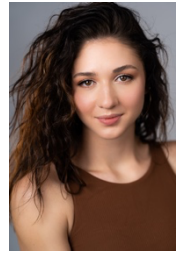

Megan E. Nasche

(913) 558-4389

www.megannasche.com

meganenasche@gmail.com

Height: 5'9" | Hair Color: Dark Brown | Eye Color: Brown

Stage

Elf: The Musical

Dir. Rick Roemer / Chor. Evan Carlson